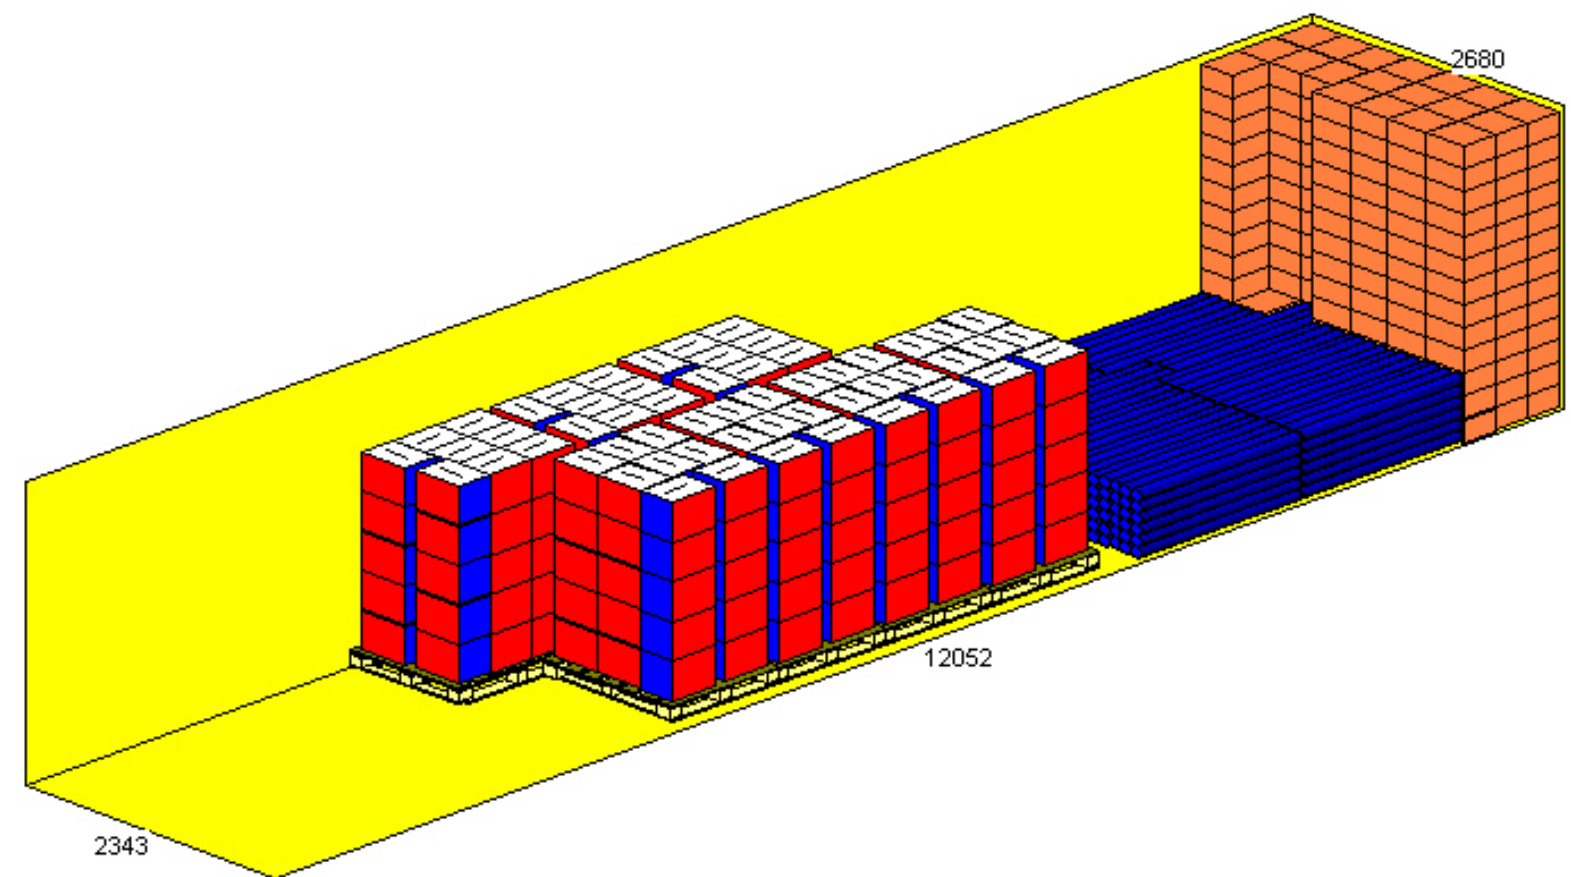

Product Name a
 Product Code a
 Datafile Name (2009-01-06)
 Solution Ref. TF 1
 Cube Used 71.1 %
 Container Name 40hicube 557 Products / Load

	Length	Width	Height	Net	Gross	Volume
Product	9000.0	2300.0	2600.0 mm	5500.000	8.475 t	53.82 m ³
Load	12052.3	2343.1	2679.7 mm	8.475	11.375 t	75.67 m ³

Raport wygenerowany w programie TruckFill
 Wylaczný dystrybutor na terenie Polski
 DM System
 Al. Pokoju 81
 31-564 Krakow
 tel. 012 429 57 33

Product(s) Listing For Container #1

No.	Name	Product /Load	Items/ Pallet	Items/ Load	Length (mm)	Width (mm)	Height (mm)	Weight (kg)	Order Qty
1	Standard Box	250	-	250	350.0	300.0	200.0	10.0	250
2	25centa.TFP	7	40	280	1200.0	1000.0	1900.0	425.0	7
3	cylinder	300	-	300	100.0	100.0	1500.0	10.0	300
Total Products/Load		557		830					557

Description Listing

No.	Name	Description	Label	Box Type	#/Load
1	Standard Box		1	Standard Box	250
2	25centa.TFP		4	Imported Pallet Load	7
3	cylinder		3	Cylinder/Drum	300
				Total #/Load	557